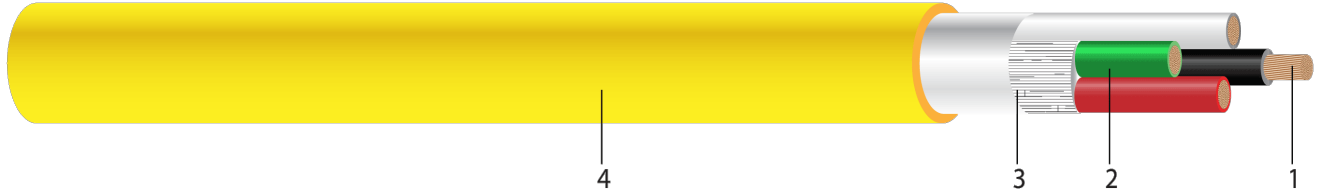

600V SEOPRENE PLUS® SE00W Power Cord Non-UL/CSA with Yellow Jacket 105°C. Silicone-Free. MSHA Approved

600 Volt, 105°C Flexible Cord. Premium Oil Resistance, Sunlight, Water Resistance and Flame Retardant, Non UL / Non CSA.

Image not to scale. See Table 1 for dimensions.

CONSTRUCTION:

- Conductor:** Class K stranded bare copper per ASTM B-174
- Insulation:** Heat, moisture and oil resistant TPE
- Filler:** Non-wicking polypropylene fillers, with a tissue-paper separator wrapped around the assembly
- Jacket:** Yellow TPE (other colors available upon request)

APPLICATIONS AND FEATURES:

Southwire Type SE00W Flexible Cords are permitted for indoor and outdoor temporary power uses, portable industrial machinery and compressors, food processing and washdown facilities. Type SE00W Cords are suitable for use in temperatures between -60°C to maximum 105°C.

SPECIFICATIONS:

- RoHS-3 Complies with European Directive 2015/863

SAMPLE PRINT LEGEND:

SOUTHWIRE® SEOPRENE PLUS(TM) CORD X/C X AWG (XX.X mm²) SE00W 600V -60C TO 105C WATER RESISTANT

PACKAGING:

Standard lengths: 250', 500' and 1,000' reels. Other lengths available upon request.