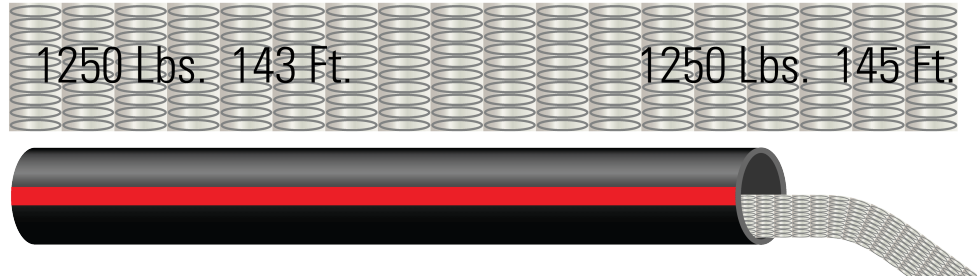

Pull Tape

Image not to scale. See Table 1 for dimensions.

CONSTRUCTION:

- High strength measuring and flat woven pulling tape
- 100% polyester for low absorption of moisture
- Resistant to conduit cutting/burning-through during pulling
- Low elongation for safety and accuracy
- Printed with sequential footage markings for easy locating

Weights, Measurements, and Packaging

TENSILE STRENGTH	APPROX. WIDTH	SPOOL LENGTH	SPOOL SIZE	WEIGHT PER SPOOL
lbs	inch	feet	inch	lbs
1130	0.4375	3000	14 x 12	22
1130	0.4375	5000	14 x 12	37
1250	0.5	3000	1 x 12	25
1250	0.5	5000	14 x 12	40
1800	0.625	3000	14 x 12	30
1800	0.625	5000	18 x 13	45
2500	0.625	3000	18 x 13	46
2500	0.625	5000	18 x 13	66

Options

- Available in 1130#, 1250#, 1800#, and 2500# tensile strength
- 1800# and 2500# tape also available with a locatable tracer wire pre-installed
- Available on a reel
- Available pre-installed in conduit