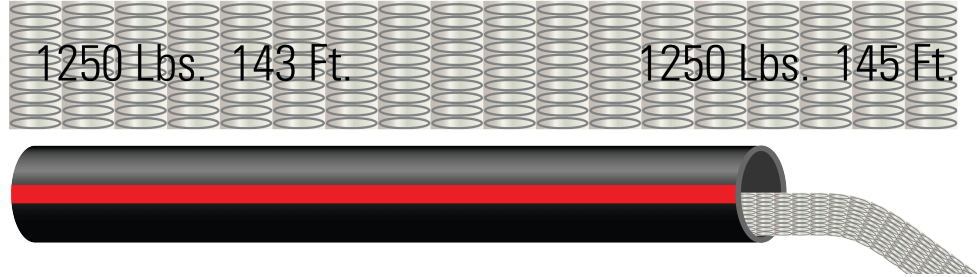

Pull Tape

Image not to scale. See Table 1 for dimensions.

CONSTRUCTION:

- High strength measuring and flat woven pulling tape
- 100% polyester for low absorption of moisture
- Resistant to conduit cutting/burning-through during pulling
- Low elongation for safety and accuracy
- Printed with sequential footage markings for easy locating

Weights, Measurements, and Packaging

TENSILE STRENGTH	APPROX. WIDTH	SPOOL LENGTH	SPOOL SIZE	WEIGHT PER SPOOL
lbs	inch	feet	inch	lbs
1130	0.4375	3000	14 x 12	22
1130	0.4375	5000	14 x 12	37
1250	0.5	3000	1 x 12	25
1250	0.5	5000	14 x 12	40
1800	0.625	3000	14 x 12	30
1800	0.625	5000	18 x 13	45
2500	0.625	3000	18 x 13	46
2500	0.625	5000	18 x 13	66

Options

- Available in 1130#, 1250#, 1800#, and 2500# tensile strength
- 1800# and 2500# tape also available with a locatable tracer wire pre-installed
- Available on a reel
- Available pre-installed in conduit