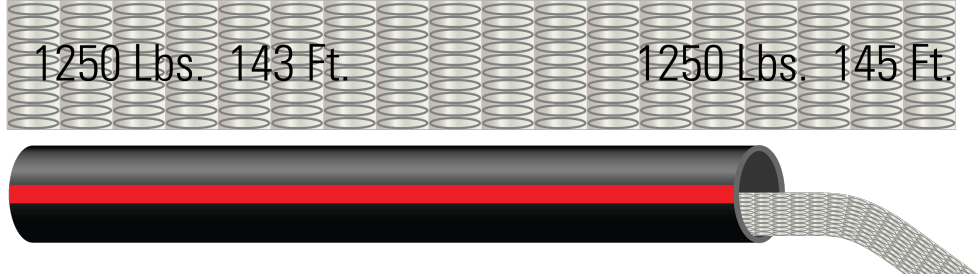

Pull Tape

Image not to scale. See Table 1 for dimensions.

CONSTRUCTION:

- High strength measuring and flat woven pulling tape
- 100% polyester for low absorption of moisture
- Resistant to conduit cutting/burning-through during pulling
- Low elongation for safety and accuracy
- Printed with sequential footage markings for easy locating

Weights, Measurements, and Packaging

TENSILE STRENGTH	APPROX. WIDTH	SPOOL LENGTH	SPOOL SIZE	WEIGHT PER SPOOL
lbs	inch	feet	inch	lbs
1130	0.4375	3000	14 x 12	22
1130	0.4375	5000	14 x 12	37
1250	0.5	3000	1 x 12	25
1250	0.5	5000	14 x 12	40
1800	0.625	3000	14 x 12	30
1800	0.625	5000	18 x 13	45
2500	0.625	3000	18 x 13	46
2500	0.625	5000	18 x 13	66

Options

- Available in 1130#, 1250#, 1800#, and 2500# tensile strength
- 1800# and 2500# tape also available with a locatable tracer wire pre-installed
- Available on a reel
- Available pre-installed in conduit