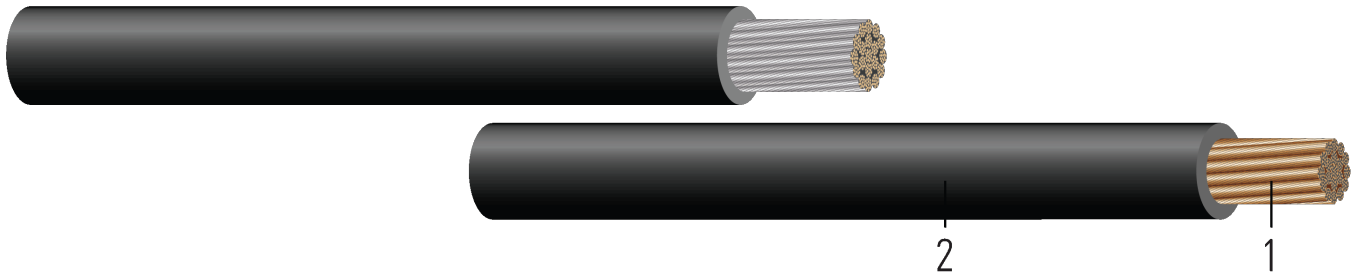

Flexible Hook-Up Wire/Appliance Wire Styles 1056/1275

105°C Dry. 60°C Wet. 600 Volts. Flexible Stranded Copper Conductor. PVC Insulation.

Image not to scale. See Table 1 for dimensions.

CONSTRUCTION:

1. **Conductor:** Class K, stranded bare or tinned copper per ASTM B3 or B33 and B174
2. **Insulation:** Polyvinyl Chloride (PVC). All colors available; Stripes available upon request

APPLICATIONS AND FEATURES:

Designed for internal wiring of electric refrigerating equipment, room air conditioner, room cooler units or remote outdoor condensing units for domestic cooling and for use as MTW as permitted by NFPA 79.