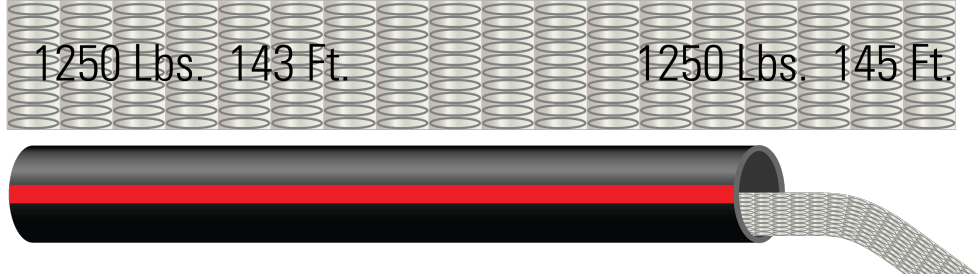

## Pull Tape

Image not to scale. See Table 1 for dimensions.

### CONSTRUCTION:

- High strength measuring and flat woven pulling tape
- 100% polyester for low absorption of moisture
- Resistant to conduit cutting/burning-through during pulling
- Low elongation for safety and accuracy
- Printed with sequential footage markings for easy locating

### Weights, Measurements, and Packaging

TENSILE STRENGTH	APPROX. WIDTH	SPOOL LENGTH	SPOOL SIZE	WEIGHT PER SPOOL
lbs	inch	feet	inch	lbs
1130	0.4375	3000	14 x 12	22
1130	0.4375	5000	14 x 12	37
1250	0.5	3000	1 x 12	25
1250	0.5	5000	14 x 12	40
1800	0.625	3000	14 x 12	30
1800	0.625	5000	18 x 13	45
2500	0.625	3000	18 x 13	46
2500	0.625	5000	18 x 13	66

### Options

- Available in 1130#, 1250#, 1800#, and 2500# tensile strength
- 1800# and 2500# tape also available with a locatable tracer wire pre-installed
- Available on a reel
- Available pre-installed in conduit