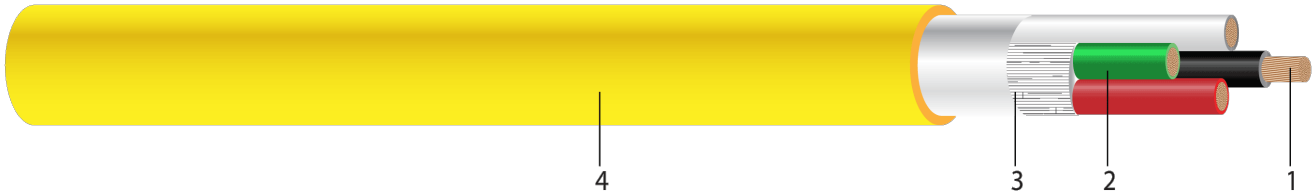

600V SEOPRENE PLUS® SE00W Power Cord Non-UL/CSA with Yellow Jacket 105°C. Silicone-Free. MSHA Approved

600 Volt, 105°C Flexible Cord. Premium Oil Resistance, Sunlight, Water Resistance and Flame Retardant, Non UL / Non CSA.

Image not to scale. See Table 1 for dimensions.

CONSTRUCTION:

- Conductor:** Class K stranded bare copper per ASTM B-174
- Insulation:** Heat, moisture and oil resistant TPE
- Filler:** Non-wicking polypropylene fillers, with a tissue-paper separator wrapped around the assembly
- Jacket:** Yellow TPE (other colors available upon request)

APPLICATIONS AND FEATURES:

Southwire Type SE00W Flexible Cords are permitted for indoor and outdoor temporary power uses, portable industrial machinery and compressors, food processing and washdown facilities. Type SE00W Cords are suitable for use in temperatures between -60°C to maximum 105°C.

SPECIFICATIONS:

- RoHS-3 Complies with European Directive 2015/863

SAMPLE PRINT LEGEND:

SOUTHWIRE® SEOPRENE PLUS(TM) CORD X/C X AWG (XX.X mm²) SE00W 600V -60C TO 105C WATER RESISTANT

PACKAGING:

Standard lengths: 250', 500' and 1,000' reels. Other lengths available upon request.