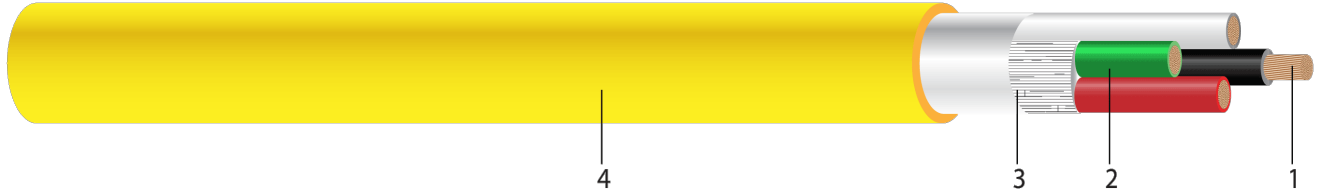

600V SEOPRENE PLUS® SE00W Power Cord Non-UL/CSA with Yellow Jacket 105°C. Silicone-Free. MSHA Approved

600 Volt, 105°C Flexible Cord. Premium Oil Resistance, Sunlight, Water Resistance and Flame Retardant, Non UL / Non CSA.

Image not to scale. See Table 1 for dimensions.

CONSTRUCTION:

- Conductor:** Class K stranded bare copper per ASTM B-174
- Insulation:** Heat, moisture and oil resistant TPE
- Filler:** Non-wicking polypropylene fillers, with a tissue-paper separator wrapped around the assembly
- Jacket:** Yellow TPE (other colors available upon request)

APPLICATIONS AND FEATURES:

Southwire Type SE00W Flexible Cords are permitted for indoor and outdoor temporary power uses, portable industrial machinery and compressors, food processing and washdown facilities. Type SE00W Cords are suitable for use in temperatures between -60°C to maximum 105°C.

SPECIFICATIONS:

- RoHS-3 Complies with European Directive 2015/863

SAMPLE PRINT LEGEND:

SOUTHWIRE® SEOPRENE PLUS(TM) CORD X/C X AWG (XX.X mm²) SE00W 600V -60C TO 105C WATER RESISTANT

PACKAGING:

Standard lengths: 250', 500' and 1,000' reels. Other lengths available upon request.