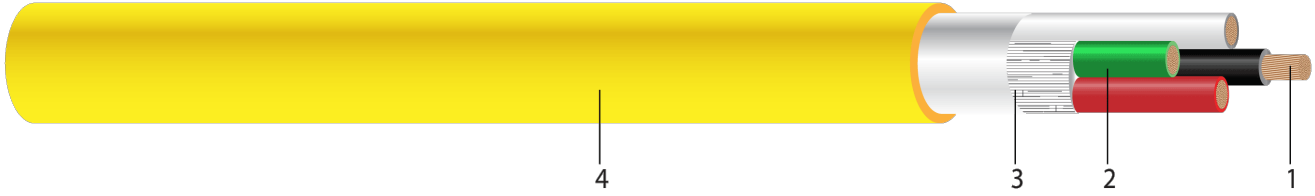

600V SEOPRENE PLUS® SE00W Power Cord Non-UL/CSA with Yellow Jacket 105°C. Silicone-Free. MSHA Approved

600 Volt, 105°C Flexible Cord. Premium Oil Resistance, Sunlight, Water Resistance and Flame Retardant, Non UL / Non CSA.

Image not to scale. See Table 1 for dimensions.

CONSTRUCTION:

- Conductor:** Class K stranded bare copper per ASTM B-174
- Insulation:** Heat, moisture and oil resistant TPE
- Filler:** Non-wicking polypropylene fillers, with a tissue-paper separator wrapped around the assembly
- Jacket:** Yellow TPE (other colors available upon request)

APPLICATIONS AND FEATURES:

Southwire Type SE00W Flexible Cords are permitted for indoor and outdoor temporary power uses, portable industrial machinery and compressors, food processing and washdown facilities. Type SE00W Cords are suitable for use in temperatures between -60°C to maximum 105°C.

SPECIFICATIONS:

- RoHS-3 Complies with European Directive 2015/863

SAMPLE PRINT LEGEND:

SOUTHWIRE® SEOPRENE PLUS(TM) CORD X/C X AWG (XX.X mm²) SE00W 600V -60C TO 105C WATER RESISTANT

PACKAGING:

Standard lengths: 250', 500' and 1,000' reels. Other lengths available upon request.