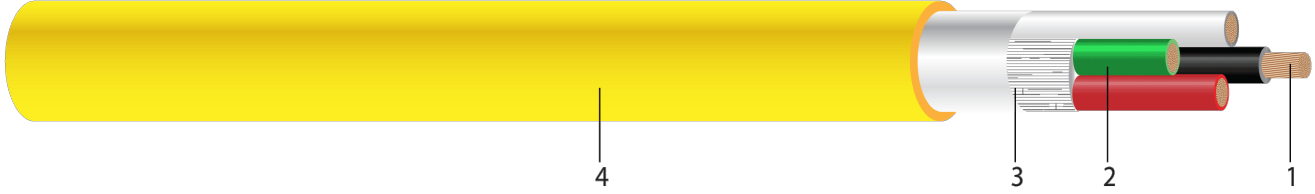

600V SEOPRENE PLUS® SE00W Power Cord Non-UL/CSA with Yellow Jacket 105°C. Silicone-Free. MSHA Approved

600 Volt, 105°C Flexible Cord. Premium Oil Resistance, Sunlight, Water Resistance and Flame Retardant, Non UL / Non CSA.

Image not to scale. See Table 1 for dimensions.

CONSTRUCTION:

- Conductor:** Class K stranded bare copper per ASTM B-174
- Insulation:** Heat, moisture and oil resistant TPE
- Filler:** Non-wicking polypropylene fillers, with a tissue-paper separator wrapped around the assembly
- Jacket:** Yellow TPE (other colors available upon request)

APPLICATIONS AND FEATURES:

Southwire Type SE00W Flexible Cords are permitted for indoor and outdoor temporary power uses, portable industrial machinery and compressors, food processing and washdown facilities. Type SE00W Cords are suitable for use in temperatures between -60°C to maximum 105°C.

SPECIFICATIONS:

- RoHS-3 Complies with European Directive 2015/863

SAMPLE PRINT LEGEND:

SOUTHWIRE® SEOPRENE PLUS(TM) CORD X/C X AWG (XX.X mm²) SE00W 600V -60C TO 105C WATER RESISTANT

PACKAGING:

Standard lengths: 250', 500' and 1,000' reels. Other lengths available upon request.