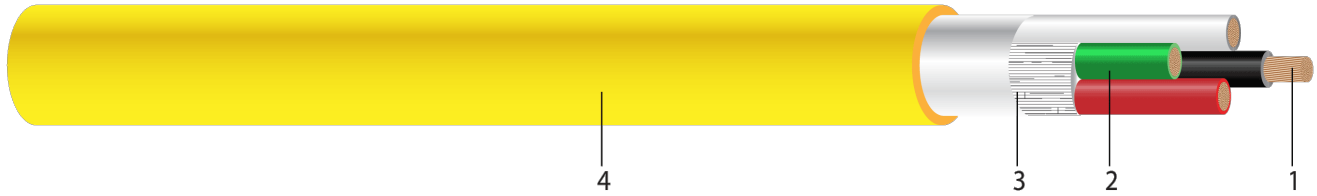

600V SEOPRENE PLUS® SE00W Power Cord Non-UL/CSA with Yellow Jacket 105°C. Silicone-Free. MSHA Approved

600 Volt, 105°C Flexible Cord. Premium Oil Resistance, Sunlight, Water Resistance and Flame Retardant, Non UL / Non CSA.

Image not to scale. See Table 1 for dimensions.

CONSTRUCTION:

- Conductor:** Class K stranded bare copper per ASTM B-174
- Insulation:** Heat, moisture and oil resistant TPE
- Filler:** Non-wicking polypropylene fillers, with a tissue-paper separator wrapped around the assembly
- Jacket:** Yellow TPE (other colors available upon request)

APPLICATIONS AND FEATURES:

Southwire Type SE00W Flexible Cords are permitted for indoor and outdoor temporary power uses, portable industrial machinery and compressors, food processing and washdown facilities. Type SE00W Cords are suitable for use in temperatures between -60°C to maximum 105°C.

SPECIFICATIONS:

- RoHS-3 Complies with European Directive 2015/863

SAMPLE PRINT LEGEND:

SOUTHWIRE® SEOPRENE PLUS(TM) CORD X/C X AWG (XX.X mm²) SE00W 600V -60C TO 105C WATER RESISTANT

PACKAGING:

Standard lengths: 250', 500' and 1,000' reels. Other lengths available upon request.