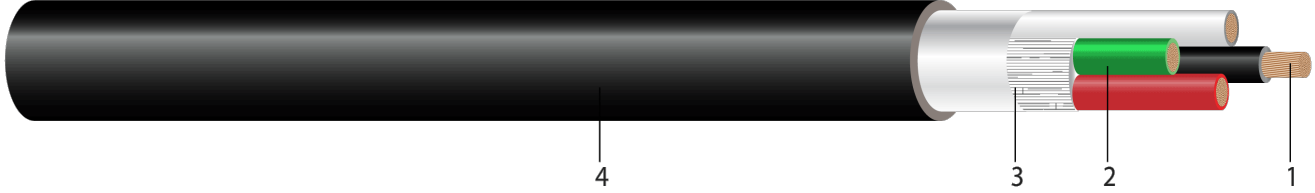

# 600V SEOPRENE® SE00W Power Cord Non-UL/CSA with Black Jacket 105°C. Silicone-Free. MSHA Approved

600 Volt, 105°C Flexible Cord. Premium Oil Resistance, Sunlight, Water Resistance and Flame Retardant. Non UL / Non CSA Listed

Image not to scale. See Table 1 for dimensions.

## CONSTRUCTION:

- Conductor:** Class K stranded bare copper per ASTM B-174
- Insulation:** Heat, moisture and oil resistant TPE
- Filler:** Non-wicking polypropylene fillers, with a tissue-paper separator wrapped around the assembly
- Jacket:** Black TPE (other colors available upon request)

## APPLICATIONS AND FEATURES:

Southwire Type SE00W Flexible Cords are permitted for indoor and outdoor temporary power uses, portable industrial machinery and compressors. Type SE00W Cords are suitable for use in temperatures between -50°C to maximum 105°C.