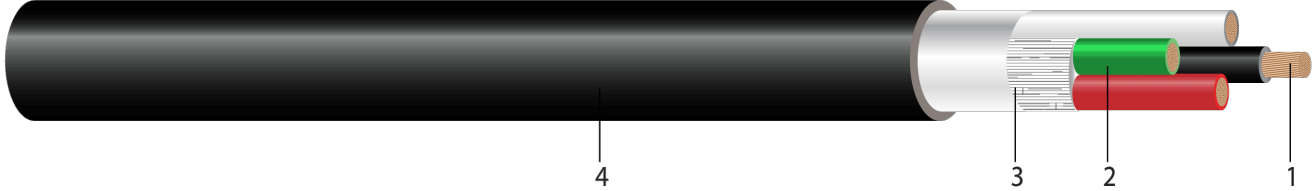

600V SEOPRENE® SE00W Power Cord Non-UL/CSA with Black Jacket 105°C. Silicone-Free. MSHA Approved

600 Volt, 105°C Flexible Cord. Premium Oil Resistance, Sunlight, Water Resistance and Flame Retardant. Non UL / Non CSA Listed

Image not to scale. See Table 1 for dimensions.

CONSTRUCTION:

- Conductor:** Class K stranded bare copper per ASTM B-174
- Insulation:** Heat, moisture and oil resistant TPE
- Filler:** Non-wicking polypropylene fillers, with a tissue-paper separator wrapped around the assembly
- Jacket:** Black TPE (other colors available upon request)

APPLICATIONS AND FEATURES:

Southwire Type SE00W Flexible Cords are permitted for indoor and outdoor temporary power uses, portable industrial machinery and compressors. Type SE00W Cords are suitable for use in temperatures between -50°C to maximum 105°C.

SPECIFICATIONS:

- MSHA Approved
- RoHS-3 Complies with European Directive 2015/863

SAMPLE PRINT LEGEND:

SOUTHWIRE® SEOPRENE® CORD 2/C 8 AWG (7.85mm²) SE00W 600V - 50C TO 105C WATER RESISTANT

PACKAGING:

Standard lengths: 250', 500' and 1,000' reels. Other lengths available upon request.