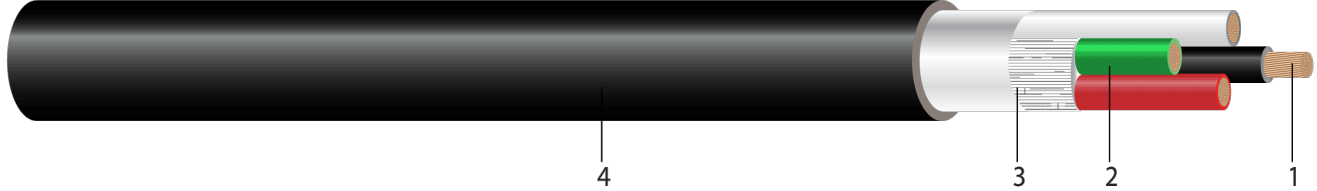

# 600V SEOPRENE® SE00W Power Cord Non-UL/CSA with Black Jacket 105°C. Silicone-Free. MSHA Approved

600 Volt, 105°C Flexible Cord. Premium Oil Resistance, Sunlight, Water Resistance and Flame Retardant. Non UL / Non CSA Listed

Image not to scale. See Table 1 for dimensions.

## CONSTRUCTION:

- Conductor:** Class K stranded bare copper per ASTM B-174
- Insulation:** Heat, moisture and oil resistant TPE
- Filler:** Non-wicking polypropylene fillers, with a tissue-paper separator wrapped around the assembly
- Jacket:** Black TPE (other colors available upon request)

## APPLICATIONS AND FEATURES:

Southwire Type SE00W Flexible Cords are permitted for indoor and outdoor temporary power uses, portable industrial machinery and compressors. Type SE00W Cords are suitable for use in temperatures between -50°C to maximum 105°C.