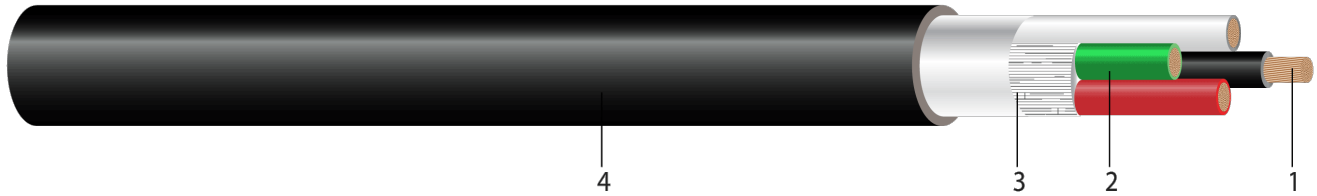

600V SEOPRENE® SE00W Power Cord Non-UL/CSA with Black Jacket 105°C. Silicone-Free. MSHA Approved

600 Volt, 105°C Flexible Cord. Premium Oil Resistance, Sunlight, Water Resistance and Flame Retardant. Non UL / Non CSA Listed

Image not to scale. See Table 1 for dimensions.

CONSTRUCTION:

- Conductor:** Class K stranded bare copper per ASTM B-174
- Insulation:** Heat, moisture and oil resistant TPE
- Filler:** Non-wicking polypropylene fillers, with a tissue-paper separator wrapped around the assembly
- Jacket:** Black TPE (other colors available upon request)

APPLICATIONS AND FEATURES:

Southwire Type SE00W Flexible Cords are permitted for indoor and outdoor temporary power uses, portable industrial machinery and compressors. Type SE00W Cords are suitable for use in temperatures between -50°C to maximum 105°C.

SPECIFICATIONS:

- MSHA Approved
- RoHS-3 Complies with European Directive 2015/863

SAMPLE PRINT LEGEND:

SOUTHWIRE® SEOPRENE® CORD 2/C 8 AWG (7.85mm²) SE00W 600V - 50C TO 105C WATER RESISTANT

PACKAGING:

Standard lengths: 250', 500' and 1,000' reels. Other lengths available upon request.