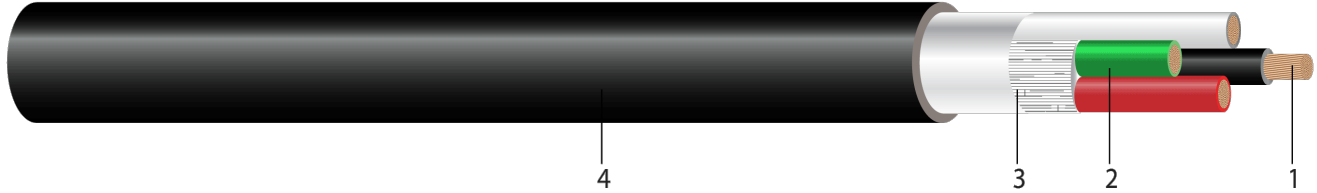

600V SEOPRENE® SE00W Power Cord Non-UL/CSA with Black Jacket 105°C. Silicone-Free. MSHA Approved

600 Volt, 105°C Flexible Cord. Premium Oil Resistance, Sunlight, Water Resistance and Flame Retardant. Non UL / Non CSA Listed

Image not to scale. See Table 1 for dimensions.

CONSTRUCTION:

- Conductor:** Class K stranded bare copper per ASTM B-174
- Insulation:** Heat, moisture and oil resistant TPE
- Filler:** Non-wicking polypropylene fillers, with a tissue-paper separator wrapped around the assembly
- Jacket:** Black TPE (other colors available upon request)

APPLICATIONS AND FEATURES:

Southwire Type SE00W Flexible Cords are permitted for indoor and outdoor temporary power uses, portable industrial machinery and compressors. Type SE00W Cords are suitable for use in temperatures between -50°C to maximum 105°C.

SPECIFICATIONS:

- MSHA Approved
- RoHS-3 Complies with European Directive 2015/863

SAMPLE PRINT LEGEND:

SOUTHWIRE® SEOPRENE® CORD 2/C 8 AWG (7.85mm²) SE00W 600V - 50C TO 105C WATER RESISTANT

PACKAGING:

Standard lengths: 250', 500' and 1,000' reels. Other lengths available upon request.