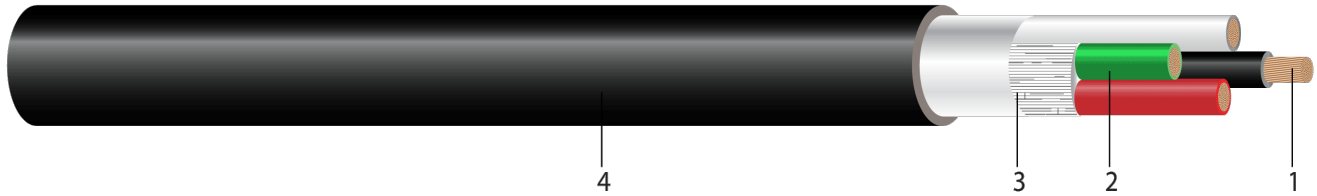

# 600V SEOPRENE® SE00W Power Cord Non-UL/CSA with Black Jacket 105°C. Silicone-Free. MSHA Approved

600 Volt, 105°C Flexible Cord. Premium Oil Resistance, Sunlight, Water Resistance and Flame Retardant. Non UL / Non CSA Listed

Image not to scale. See Table 1 for dimensions.

## CONSTRUCTION:

- Conductor:** Class K stranded bare copper per ASTM B-174
- Insulation:** Heat, moisture and oil resistant TPE
- Filler:** Non-wicking polypropylene fillers, with a tissue-paper separator wrapped around the assembly
- Jacket:** Black TPE (other colors available upon request)

## APPLICATIONS AND FEATURES:

Southwire Type SE00W Flexible Cords are permitted for indoor and outdoor temporary power uses, portable industrial machinery and compressors. Type SE00W Cords are suitable for use in temperatures between -50°C to maximum 105°C.