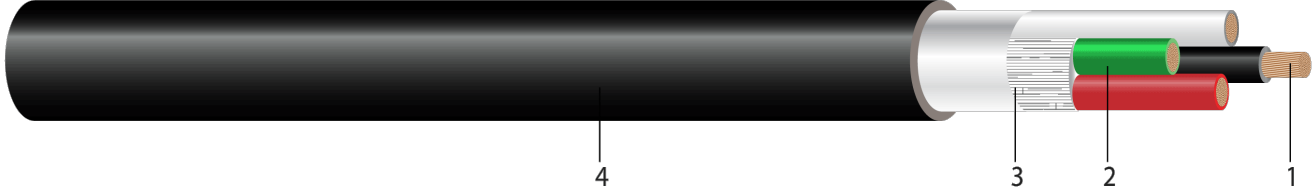

# 600V SEOPRENE® SE00W Power Cord Non-UL/CSA with Black Jacket 105°C. Silicone-Free. MSHA Approved

600 Volt, 105°C Flexible Cord. Premium Oil Resistance, Sunlight, Water Resistance and Flame Retardant. Non UL / Non CSA Listed

Image not to scale. See Table 1 for dimensions.

## CONSTRUCTION:

- Conductor:** Class K stranded bare copper per ASTM B-174
- Insulation:** Heat, moisture and oil resistant TPE
- Filler:** Non-wicking polypropylene fillers, with a tissue-paper separator wrapped around the assembly
- Jacket:** Black TPE (other colors available upon request)

## APPLICATIONS AND FEATURES:

Southwire Type SE00W Flexible Cords are permitted for indoor and outdoor temporary power uses, portable industrial machinery and compressors. Type SE00W Cords are suitable for use in temperatures between -50°C to maximum 105°C.