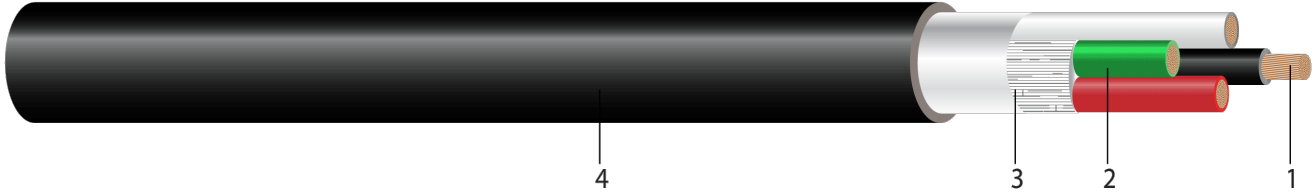

600V SEOPRENE® SE00W Power Cord Non-UL/CSA with Black Jacket 105°C. Silicone-Free. MSHA Approved

600 Volt, 105°C Flexible Cord. Premium Oil Resistance, Sunlight, Water Resistance and Flame Retardant. Non UL / Non CSA Listed

Image not to scale. See Table 1 for dimensions.

CONSTRUCTION:

- Conductor:** Class K stranded bare copper per ASTM B-174
- Insulation:** Heat, moisture and oil resistant TPE
- Filler:** Non-wicking polypropylene fillers, with a tissue-paper separator wrapped around the assembly
- Jacket:** Black TPE (other colors available upon request)

APPLICATIONS AND FEATURES:

Southwire Type SE00W Flexible Cords are permitted for indoor and outdoor temporary power uses, portable industrial machinery and compressors. Type SE00W Cords are suitable for use in temperatures between -50°C to maximum 105°C.

SPECIFICATIONS:

- MSHA Approved
- RoHS-3 Complies with European Directive 2015/863

SAMPLE PRINT LEGEND:

SOUTHWIRE® SEOPRENE® CORD 2/C 8 AWG (7.85mm²) SE00W 600V - 50C TO 105C WATER RESISTANT

PACKAGING:

Standard lengths: 250', 500' and 1,000' reels. Other lengths available upon request.