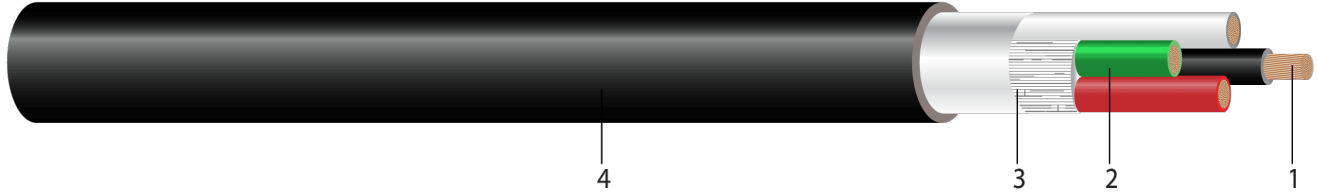

# 600V SEOPRENE® SE00W Power Cord Non-UL/CSA with Black Jacket 105°C. Silicone-Free. MSHA Approved

600 Volt, 105°C Flexible Cord. Premium Oil Resistance, Sunlight, Water Resistance and Flame Retardant. Non UL / Non CSA Listed

Image not to scale. See Table 1 for dimensions.

## CONSTRUCTION:

- Conductor:** Class K stranded bare copper per ASTM B-174
- Insulation:** Heat, moisture and oil resistant TPE
- Filler:** Non-wicking polypropylene fillers, with a tissue-paper separator wrapped around the assembly
- Jacket:** Black TPE (other colors available upon request)

## APPLICATIONS AND FEATURES:

Southwire Type SE00W Flexible Cords are permitted for indoor and outdoor temporary power uses, portable industrial machinery and compressors. Type SE00W Cords are suitable for use in temperatures between -50°C to maximum 105°C.