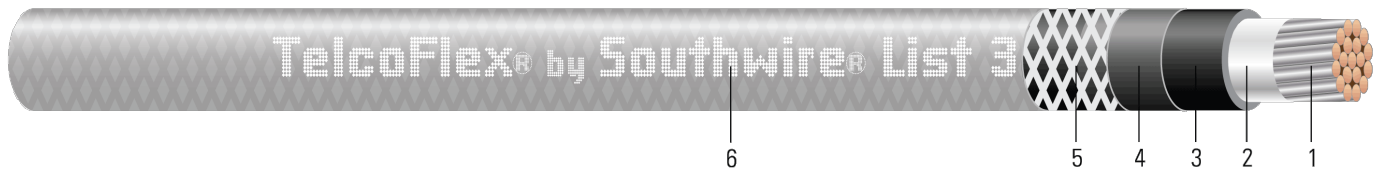

TELCOFLEX® L3 Telecom Power Wire and Cable

Limited smoke, Non-halogenated Insulation, 105°C Dry, 60°C Wet

Image not to scale. See Table 1 for dimensions.

CONSTRUCTION:

1. **Conductor:** Class B stranded, tin-coated copper conforming to ASTM B-33
2. **Separator Tape:** Opaque Mylar tape
3. **Insulation:** Limited smoke, non-halogenated, 105°C Dry, 60°C Wet TelcoHyde® 5221. Conforms to UL 44, UL 758, CSA C22.2 No. 210-11, and Telcordia Specification GR-347- CORE. Insulation has a Limiting Oxygen Index of 35%
4. **Separator Tape:** 1 mil Clear Mylar tape on 6 AWG and larger
5. **Cotton Braid:** Overall natural cotton braid conforming to UL 44
6. **Saturant and Colored Finisher:** Moisture resistant, fire retardant saturant and a colored finisher

APPLICATIONS AND FEATURES:

This specification covers the construction requirements for a limited smoke, non-halogenated power cable insulated with TelcoHyde® 5221 with an overall flame retardant saturated braid. UL listed Type RHH, FT4-ST1 in accordance with the National Electrical Code. Product is for use in Central Office, CATV Head End, Data Center and Cell Tower applications. Cable is suitable for UL "CT USE" (Cable Tray rated) in sizes 1/0 AWG and larger.

SPECIFICATIONS:

- ASTM B8 Concentric-Lay-Stranded Copper Conductors
- ASTM B33 Standard Specification for Tin-Coated Soft or Annealed Copper Wire
- UL 44 Type RHH, FT4-ST1, VW-1, 600 Volts DC or AC
- UL 2731 Telecommunications Central Office Power Cable
- CSA AWM IB 105°C 600V. FT4-ST1
- IEC including 60674 and 60332
- RoHS Compliant Lead-Free, Silicone-Free, Halogen Free
- ATIS 0600017.2020 List 3
- Telcordia GR-347-CORE