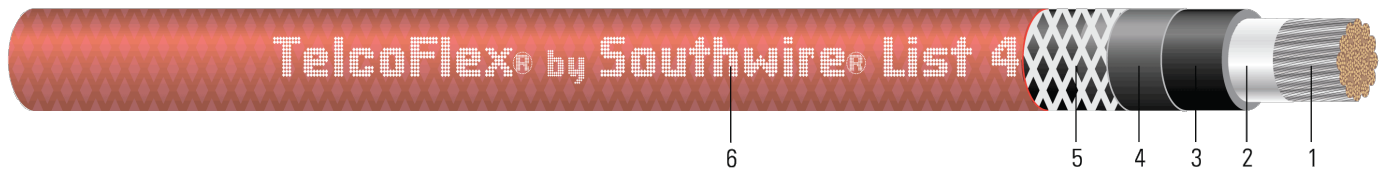

TELCOFLEX® L4 Telecom Power Wire and Cable

Limited smoke, Non-halogenated Insulation, 105°C Dry, 60°C Wet

Image not to scale. See Table 1 for dimensions.

CONSTRUCTION:

- Conductor:** Class I modified bunched (8 and 6 AWG) or rope bunched (4 AWG and larger) tinned copper, conforming to ASTM B-33
- Separator Tape:** Opaque Mylar tape
- Insulation:** Limited smoke, non-halogenated, 105°C Dry, 60°C Wet TelcoHyde® 5221. Conforms to UL 44, UL 758, CSA C22.2 No. 210-11, and Telcordia Specification GR-347-CORE. Insulation has a Limiting Oxygen Index of 35%
- Separator Tape:** 1 mil clear mylar tape on 6 AWG and larger
- Cotton Braid:** Overall natural cotton braid conforming to UL 44
- Saturant and Colored Finisher:** Moisture resistant, fire retardant saturant and a colored finisher

APPLICATIONS AND FEATURES:

This specification covers the construction requirements for a limited smoke, non-halogenated power cable insulated with TelcoHyde® 5221 with an overall flame retardant saturated braid. UL listed Type RHH, FT4-ST1 in accordance with the National Electrical Code. Product is for use in Central Office, CATV Head End, Data Center and Cell Tower applications. Cable is suitable for UL "CT USE" (Cable Tray rated) in sizes 1/0 AWG and larger.

SPECIFICATIONS:

- ASTM B33 Standard Specification for Tin-Coated Soft or Annealed Copper Wire
- ASTM B172 Standard Specification for Rope-Lay-Stranded Copper Conductors Having Bunch-Stranded Copper Conductors
- UL 44 Type RHH, FT4-ST1, VW-1, 600 Volts DC or AC
- UL 2731 Telecommunications Central Office Power Cable
- CSA AWM IB 105°C 600V. FT4-ST1
- IEC including 60674 and 60332
- RoHS Compliant Lead-Free, Silicone-Free
- ATIS 0600017.2020 List 4
- Telcordia GR-347-CORE