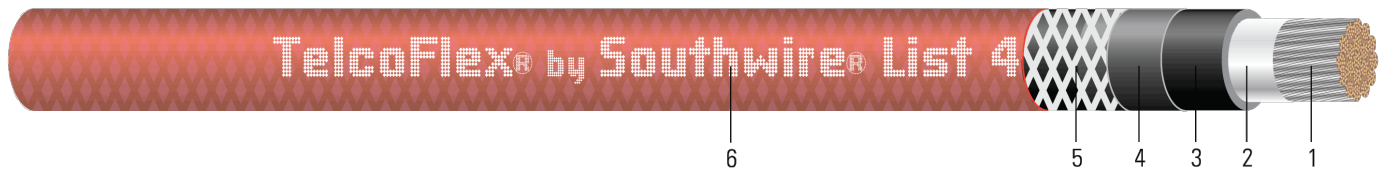

# TELCOFLEX® L4 Telecom Power Wire and Cable

Limited smoke, Non-halogenated Insulation, 105°C Dry, 60°C Wet

Image not to scale. See Table 1 for dimensions.

## CONSTRUCTION:

1. **Conductor:** Class I modified bunched (8 and 6 AWG) or rope bunched (4 AWG and larger) tinned copper, conforming to ASTM B-33
2. **Separator Tape:** Opaque Mylar tape
3. **Insulation:** Limited smoke, non-halogenated, 105°C Dry, 60°C Wet TelcoHyde® 5221. Conforms to UL 44, UL 758, CSA C22.2 No. 210-11, and Telcordia Specification GR-347- CORE. Insulation has a Limiting Oxygen Index of 35%
4. **Separator Tape:** 1 mil clear mylar tape on 6 AWG and larger
5. **Cotton Braid:** Overall natural cotton braid conforming to UL 44
6. **Saturant and Colored Finisher:** Moisture resistant, fire retardant saturant and a colored finisher

## APPLICATIONS AND FEATURES:

This specification covers the construction requirements for a limited smoke, non-halogenated power cable insulated with TelcoHyde® 5221 with an overall flame retardant saturated braid. UL listed Type RHH, FT4-ST1 in accordance with the National Electrical Code. Product is for use in Central Office, CATV Head End, Data Center and Cell Tower applications. Cable is suitable for UL "CT USE" (Cable Tray rated) in sizes 1/0 AWG and larger.

## SPECIFICATIONS:

- ASTM B33 Standard Specification for Tin-Coated Soft or Annealed Copper Wire
- ASTM B172 Standard Specification for Rope-Lay-Stranded Copper Conductors Having Bunch-Stranded Copper Conductors
- UL 44 Type RHH, FT4-ST1, VW-1, 600 Volts DC or AC
- UL 2731 Telecommunications Central Office Power Cable
- CSA AWM IB 105°C 600V. FT4-ST1
- IEC including 60674 and 60332
- RoHS Compliant Lead-Free, Silicone-Free
- ATIS 0600017.2020 List 4
- Telcordia GR-347-CORE