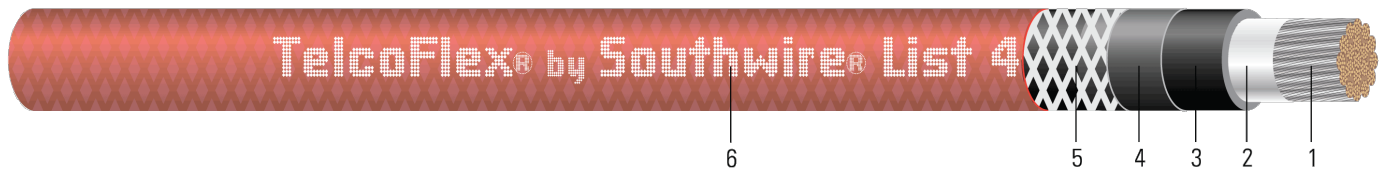

TELCOFLEX® L4 Telecom Power Wire and Cable

Limited smoke, Non-halogenated Insulation, 105°C Dry, 60°C Wet

Image not to scale. See Table 1 for dimensions.

CONSTRUCTION:

1. **Conductor:** Class I modified bunched (8 and 6 AWG) or rope bunched (4 AWG and larger) tinned copper, conforming to ASTM B-33
2. **Separator Tape:** Opaque Mylar tape
3. **Insulation:** Limited smoke, non-halogenated, 105°C Dry, 60°C Wet TelcoHyde® 5221. Conforms to UL 44, UL 758, CSA C22.2 No. 210-11, and Telcordia Specification GR-347-CORE. Insulation has a Limiting Oxygen Index of 35%
4. **Separator Tape:** 1 mil clear mylar tape on 6 AWG and larger
5. **Cotton Braid:** Overall natural cotton braid conforming to UL 44
6. **Saturant and Colored Finisher:** Moisture resistant, fire retardant saturant and a colored finisher

APPLICATIONS AND FEATURES:

This specification covers the construction requirements for a limited smoke, non-halogenated power cable insulated with TelcoHyde® 5221 with an overall flame retardant saturated braid. UL listed Type RHH, FT4-ST1 in accordance with the National Electrical Code. Product is for use in Central Office, CATV Head End, Data Center and Cell Tower applications. Cable is suitable for UL "CT USE" (Cable Tray rated) in sizes 1/0 AWG and larger.

SPECIFICATIONS:

- ASTM B33 Standard Specification for Tin-Coated Soft or Annealed Copper Wire
- ASTM B172 Standard Specification for Rope-Lay-Stranded Copper Conductors Having Bunch-Stranded Copper Conductors
- UL 44 Type RHH, FT4-ST1, VW-1, 600 Volts DC or AC
- UL 2731 Telecommunications Central Office Power Cable
- CSA AWM IB 105°C 600V. FT4-ST1
- IEC including 60674 and 60332
- RoHS Compliant Lead-Free, Silicone-Free
- ATIS 0600017.2020 List 4
- Telcordia GR-347-CORE