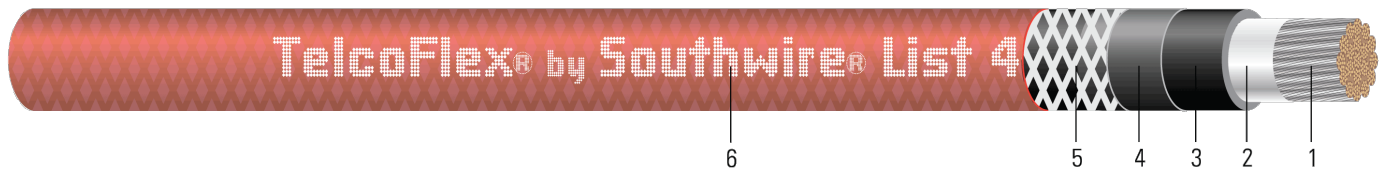

TELCOFLEX® L4 Telecom Power Wire and Cable

Limited smoke, Non-halogenated Insulation, 105°C Dry, 60°C Wet

Image not to scale. See Table 1 for dimensions.

CONSTRUCTION:

1. **Conductor:** Class I modified bunched (8 and 6 AWG) or rope bunched (4 AWG and larger) tinned copper, conforming to ASTM B-33
2. **Separator Tape:** Opaque Mylar tape
3. **Insulation:** Limited smoke, non-halogenated, 105°C Dry, 60°C Wet TelcoHyde® 5221. Conforms to UL 44, UL 758, CSA C22.2 No. 210-11, and Telcordia Specification GR-347-CORE. Insulation has a Limiting Oxygen Index of 35%
4. **Separator Tape:** 1 mil clear mylar tape on 6 AWG and larger
5. **Cotton Braid:** Overall natural cotton braid conforming to UL 44
6. **Saturant and Colored Finisher:** Moisture resistant, fire retardant saturant and a colored finisher

APPLICATIONS AND FEATURES:

This specification covers the construction requirements for a limited smoke, non-halogenated power cable insulated with TelcoHyde® 5221 with an overall flame retardant saturated braid. UL listed Type RHH, FT4-ST1 in accordance with the National Electrical Code. Product is for use in Central Office, CATV Head End, Data Center and Cell Tower applications. Cable is suitable for UL "CT USE" (Cable Tray rated) in sizes 1/0 AWG and larger.

SPECIFICATIONS:

- ASTM B33 Standard Specification for Tin-Coated Soft or Annealed Copper Wire
- ASTM B172 Standard Specification for Rope-Lay-Stranded Copper Conductors Having Bunch-Stranded Copper Conductors
- UL 44 Type RHH, FT4-ST1, VW-1, 600 Volts DC or AC
- UL 2731 Telecommunications Central Office Power Cable
- CSA AWM IB 105°C 600V. FT4-ST1
- IEC including 60674 and 60332
- RoHS Compliant Lead-Free, Silicone-Free
- ATIS 0600017.2020 List 4
- Telcordia GR-347-CORE