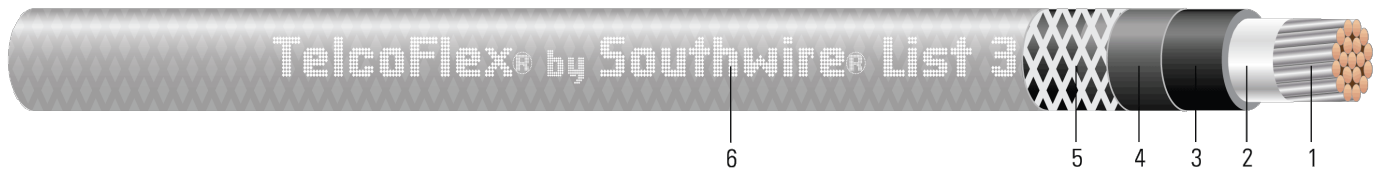

## TELCOFLEX® L3 Telecom Power Wire and Cable

Limited smoke, Non-halogenated Insulation, 105°C Dry, 60°C Wet

Image not to scale. See Table 1 for dimensions.

### CONSTRUCTION:

1. **Conductor:** Class B stranded, tin-coated copper conforming to ASTM B-33
2. **Separator Tape:** Opaque Mylar tape
3. **Insulation:** Limited smoke, non-halogenated, 105°C Dry, 60°C Wet TelcoHyde® 5221. Conforms to UL 44, UL 758, CSA C22.2 No. 210-11, and Telcordia Specification GR-347- CORE. Insulation has a Limiting Oxygen Index of 35%
4. **Separator Tape:** 1 mil Clear Mylar tape on 6 AWG and larger
5. **Cotton Braid:** Overall natural cotton braid conforming to UL 44
6. **Saturant and Colored Finisher:** Moisture resistant, fire retardant saturant and a colored finisher

### APPLICATIONS AND FEATURES:

This specification covers the construction requirements for a limited smoke, non-halogenated power cable insulated with TelcoHyde® 5221 with an overall flame retardant saturated braid. UL listed Type RHH, FT4-ST1 in accordance with the National Electrical Code. Product is for use in Central Office, CATV Head End, Data Center and Cell Tower applications. Cable is suitable for UL "CT USE" (Cable Tray rated) in sizes 1/0 AWG and larger.