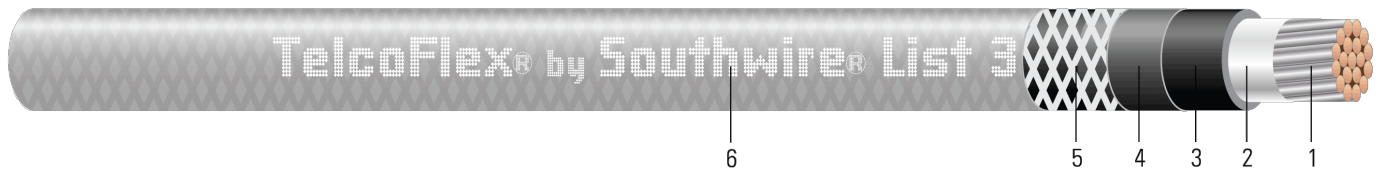

## TELCOFLEX® L3 Telecom Power Wire and Cable

Limited smoke, Non-halogenated Insulation, 105°C Dry, 60°C Wet

Image not to scale. See Table 1 for dimensions.

### CONSTRUCTION:

1. **Conductor:** Class B stranded, tin-coated copper conforming to ASTM B-33
2. **Separator Tape:** Opaque Mylar tape
3. **Insulation:** Limited smoke, non-halogenated, 105°C Dry, 60°C Wet TelcoHyde® 5221. Conforms to UL 44, UL 758, CSA C22.2 No. 210-11, and Telcordia Specification GR-347- CORE. Insulation has a Limiting Oxygen Index of 35%
4. **Separator Tape:** 1 mil Clear Mylar tape on 6 AWG and larger
5. **Cotton Braid:** Overall natural cotton braid conforming to UL 44
6. **Saturant and Colored Finisher:** Moisture resistant, fire retardant saturant and a colored finisher

### APPLICATIONS AND FEATURES:

This specification covers the construction requirements for a limited smoke, non-halogenated power cable insulated with TelcoHyde® 5221 with an overall flame retardant saturated braid. UL listed Type RHH, FT4-ST1 in accordance with the National Electrical Code. Product is for use in Central Office, CATV Head End, Data Center and Cell Tower applications. Cable is suitable for UL "CT USE" (Cable Tray rated) in sizes 1/0 AWG and larger.