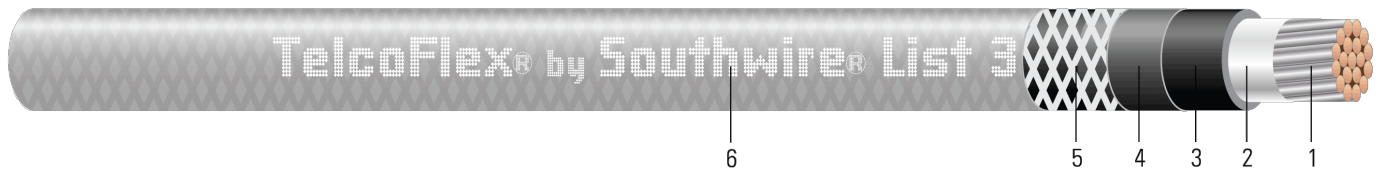

# TELCOFLEX® L3 Telecom Power Wire and Cable

Limited smoke, Non-halogenated Insulation, 105°C Dry, 60°C Wet

Image not to scale. See Table 1 for dimensions.

## CONSTRUCTION:

1. **Conductor:** Class B stranded, tin-coated copper conforming to ASTM B-33
2. **Separator Tape:** Opaque Mylar tape
3. **Insulation:** Limited smoke, non-halogenated, 105°C Dry, 60°C Wet TelcoHyde® 5221. Conforms to UL 44, UL 758, CSA C22.2 No. 210-11, and Telcordia Specification GR-347- CORE. Insulation has a Limiting Oxygen Index of 35%
4. **Separator Tape:** 1 mil Clear Mylar tape on 6 AWG and larger
5. **Cotton Braid:** Overall natural cotton braid conforming to UL 44
6. **Saturant and Colored Finisher:** Moisture resistant, fire retardant saturant and a colored finisher

## APPLICATIONS AND FEATURES:

This specification covers the construction requirements for a limited smoke, non-halogenated power cable insulated with TelcoHyde® 5221 with an overall flame retardant saturated braid. UL listed Type RHH, FT4-ST1 in accordance with the National Electrical Code. Product is for use in Central Office, CATV Head End, Data Center and Cell Tower applications. Cable is suitable for UL "CT USE" (Cable Tray rated) in sizes 1/0 AWG and larger.