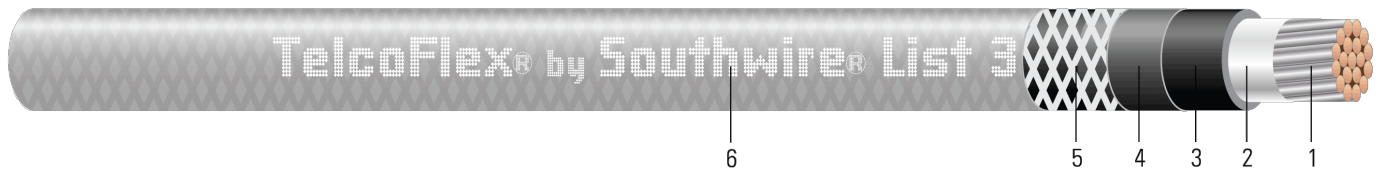

TELCOFLEX® L3 Telecom Power Wire and Cable

Limited smoke, Non-halogenated Insulation, 105°C Dry, 60°C Wet

Image not to scale. See Table 1 for dimensions.

CONSTRUCTION:

1. **Conductor:** Class B stranded, tin-coated copper conforming to ASTM B-33
2. **Separator Tape:** Opaque Mylar tape
3. **Insulation:** Limited smoke, non-halogenated, 105°C Dry, 60°C Wet TelcoHyde® 5221. Conforms to UL 44, UL 758, CSA C22.2 No. 210-11, and Telcordia Specification GR-347- CORE. Insulation has a Limiting Oxygen Index of 35%
4. **Separator Tape:** 1 mil Clear Mylar tape on 6 AWG and larger
5. **Cotton Braid:** Overall natural cotton braid conforming to UL 44
6. **Saturant and Colored Finisher:** Moisture resistant, fire retardant saturant and a colored finisher

APPLICATIONS AND FEATURES:

This specification covers the construction requirements for a limited smoke, non-halogenated power cable insulated with TelcoHyde® 5221 with an overall flame retardant saturated braid. UL listed Type RHH, FT4-ST1 in accordance with the National Electrical Code. Product is for use in Central Office, CATV Head End, Data Center and Cell Tower applications. Cable is suitable for UL "CT USE" (Cable Tray rated) in sizes 1/0 AWG and larger.

SPECIFICATIONS:

- ASTM B8 Concentric-Lay-Stranded Copper Conductors
- ASTM B33 Standard Specification for Tin-Coated Soft or Annealed Copper Wire
- UL 44 Type RHH, FT4-ST1, VW-1, 600 Volts DC or AC
- UL 2731 Telecommunications Central Office Power Cable
- CSA AWM IB 105°C 600V. FT4-ST1
- IEC including 60674 and 60332
- RoHS Compliant Lead-Free, Silicone-Free
- ATIS 0600017.2020 List 3
- Telcordia GR-347-CORE