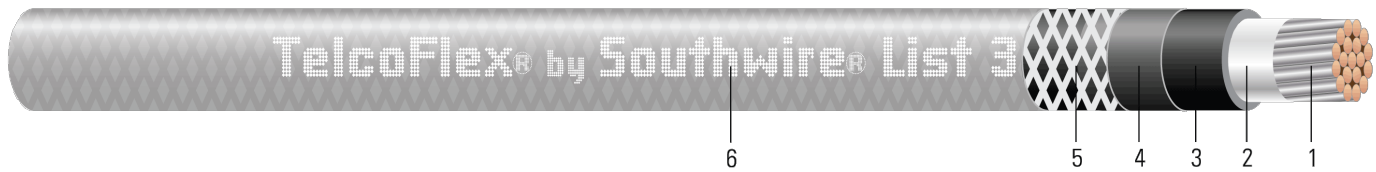

TELCOFLEX® L3 Telecom Power Wire and Cable

Limited smoke, Non-halogenated Insulation, 105°C Dry, 60°C Wet

Image not to scale. See Table 1 for dimensions.

CONSTRUCTION:

1. **Conductor:** Class B stranded, tin-coated copper conforming to ASTM B-33
2. **Separator Tape:** Opaque Mylar tape
3. **Insulation:** Limited smoke, non-halogenated, 105°C Dry, 60°C Wet TelcoHyde® 5221. Conforms to UL 44, UL 758, CSA C22.2 No. 210-11, and Telcordia Specification GR-347- CORE. Insulation has a Limiting Oxygen Index of 35%
4. **Separator Tape:** 1 mil Clear Mylar tape on 6 AWG and larger
5. **Cotton Braid:** Overall natural cotton braid conforming to UL 44
6. **Saturant and Colored Finisher:** Moisture resistant, fire retardant saturant and a colored finisher

APPLICATIONS AND FEATURES:

This specification covers the construction requirements for a limited smoke, non-halogenated power cable insulated with TelcoHyde® 5221 with an overall flame retardant saturated braid. UL listed Type RHH, FT4-ST1 in accordance with the National Electrical Code. Product is for use in Central Office, CATV Head End, Data Center and Cell Tower applications. Cable is suitable for UL "CT USE" (Cable Tray rated) in sizes 1/0 AWG and larger.

SPECIFICATIONS:

- ASTM B8 Concentric-Lay-Stranded Copper Conductors
- ASTM B33 Standard Specification for Tin-Coated Soft or Annealed Copper Wire
- UL 44 Type RHH, FT4-ST1, VW-1, 600 Volts DC or AC
- UL 2731 Telecommunications Central Office Power Cable
- CSA AWM IB 105°C 600V. FT4-ST1
- IEC including 60674 and 60332
- RoHS Compliant Lead-Free, Silicone-Free
- ATIS 0600017.2020 List 3
- Telcordia GR-347-CORE