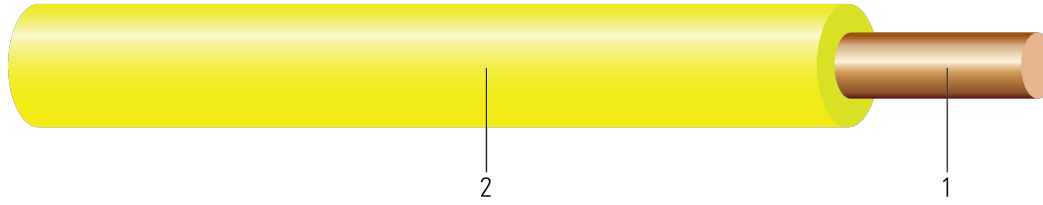

# Tracer Wire

**Insulation Colors**

- Electrical Power Line
- Fiber Optic / Telecom
- Natural Gas Pipeline
- Potable Water Pipeline
- Reclaimed Water, Irrigation, or Slurry Lines
- Sewer Pipeline
- Pet Containment / Invisible Fence
- Pet Containment / Other / Misc
- Pet Containment / Other / Misc

Image not to scale. See Table 1 for dimensions.

**CONSTRUCTION:**

1. **Conductor:** Solid bare copper per ASTM B3
2. **Insulation:** Linear Low Density Polyethylene (LLDPE)

**APPLICATIONS AND FEATURES:**