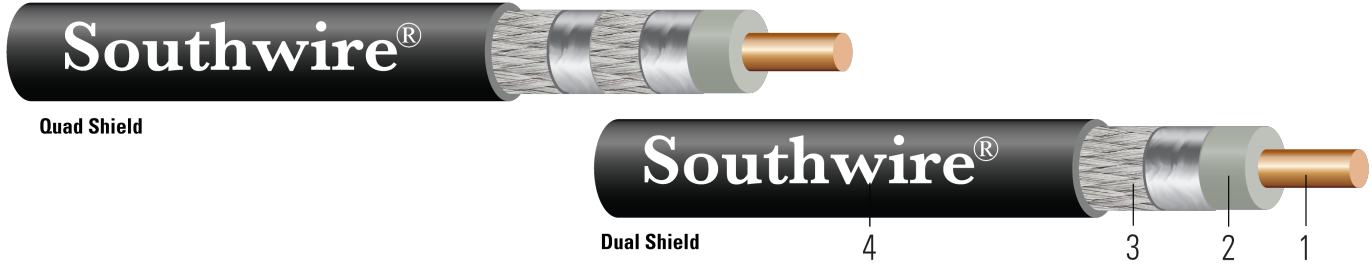

Broadband Coax - RG6 Dual and Quad Shield

Image not to scale. See Table 1 for dimensions.

CONSTRUCTION:

Non-Plenum Rated

1. **Conductor:** Bare copper or copper clad steel
2. **Insulation:** Polyethylene
3. **Shield:** Aluminum foil and braid shielded
4. **Jacket:** Polyvinyl Chloride PVC.

Plenum Rated

1. **Conductor:** Bare copper or copper clad steel
2. **Insulation:** Foamed Fluoropolymer
3. **Shield:** Aluminum foil and braid shielded
4. **Jacket:** Low smoke Polyvinyl Chloride PVC. Polyethylene for outdoors

SAMPLE PRINT LEGEND:

{SQFTG} SOUTHWIRE® SIGNAL® 92045 XX AWG RG6/U E57497 (UL) CL2 SUN RES. {SQFTG}

SOUTHWIRE® SIGNAL® 92001 RG6 XX AWG CCS DUAL SHIELD 40% AL BRAID E57497 (UL) CM OR CL2 OR CATV 75°C
SUN RES SWEPT TO 3.0 GHZ

{SQFTG} SOUTHWIRE® SIGNAL® 992479 RG6 XX AWG CCS DUAL SHIELD 60% AL BRAID DIRECT BURIAL FLOODED
SWEPT TO 3.0 GHZ

Table 1 – Physical and Electrical Data

Stock Number	Cable Type	Rating	Cond. Size	Cond. Number	Cond. Type	Cond. Strands	Insul. Thickness	Jacket Thickness	Approx. OD	Approx. Weight	Shield Type	Application
			AWG	No.		strands	mil	mil	inch	lb /1000ft		
RG6												
92045	RG6	CM/CL2/ UL-1581	18	1	BC	Solid	70	30	0.268	36	Copper Braid	CATV/Sun Res