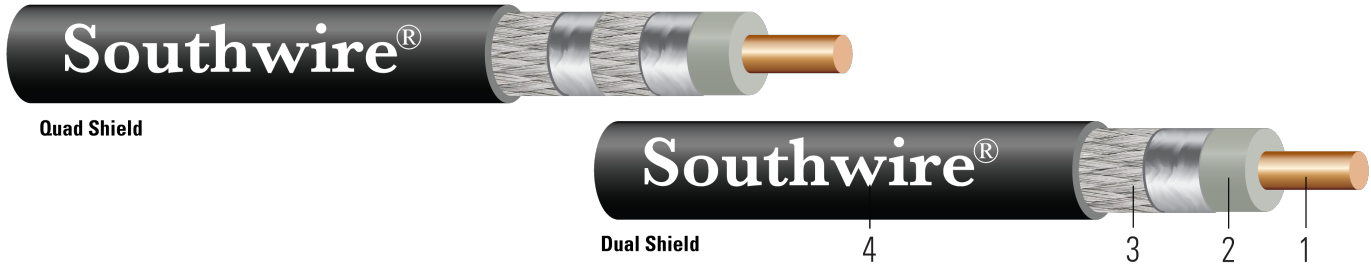

Broadband Coax - RG6 Dual and Quad Shield

Image not to scale. See Table 1 for dimensions.

CONSTRUCTION:

Non-Plenum Rated

1. **Conductor:** Bare copper or copper clad steel
2. **Insulation:** Polyethylene
3. **Shield:** Aluminum foil and braid shielded
4. **Jacket:** Polyvinyl Chloride PVC.

Plenum Rated

1. **Conductor:** Bare copper or copper clad steel
2. **Insulation:** Foamed Fluoropolymer
3. **Shield:** Aluminum foil and braid shielded
4. **Jacket:** Low smoke Polyvinyl Chloride PVC. Polyethylene for outdoors