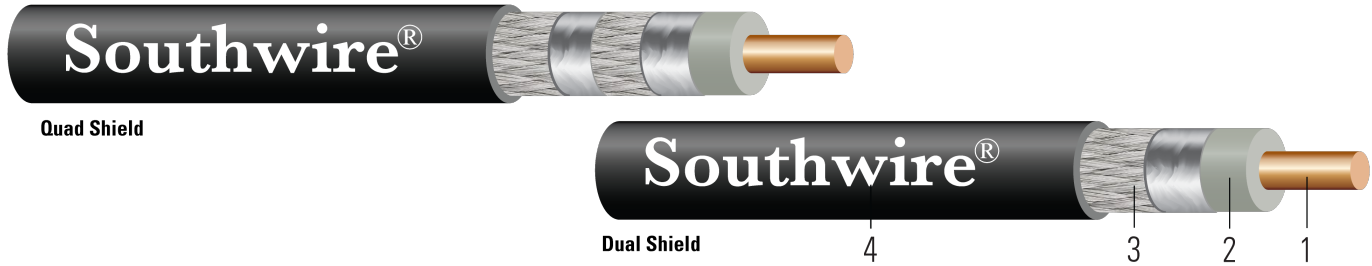

Broadband Coax - RG6 Dual and Quad Shield

Image not to scale. See Table 1 for dimensions.

CONSTRUCTION:

Non-Plenum Rated

1. **Conductor:** Bare copper or copper clad steel
2. **Insulation:** Polyethylene
3. **Shield:** Aluminum foil and braid shielded
4. **Jacket:** Polyvinyl Chloride PVC.

Plenum Rated

1. **Conductor:** Bare copper or copper clad steel
2. **Insulation:** Foamed Fluoropolymer
3. **Shield:** Aluminum foil and braid shielded
4. **Jacket:** Low smoke Polyvinyl Chloride PVC. Polyethylene for outdoors