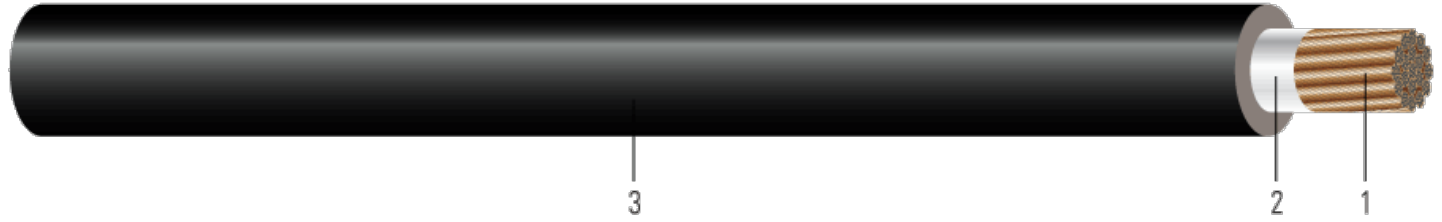

Royal® EXCELENE® NON-UL WELDING CABLE. Silicone Free

600 Volt 105°C Flexible Cord. Heat, Abrasion, Tear Resistant, Moisture and Flexible EPDM Jacket.

Image not to scale. See Table 1 for dimensions.

CONSTRUCTION:

- 1. Conductor:** Annealed flexible soft drawn bare copper per ASTM B3.
- 2. Separator:** Paper separator for ease of stripability
- 3. Insulation:** EPDM, Black (Other colors available upon request)

APPLICATIONS AND FEATURES:

Southwire Excelene® Welding cable, extra flexible, rated for -50°C to 105°C temperatures. This cable used for secondary voltage resistance welding cable leads, National electrical code Article 630 electric welders and for temporary power industrial applications.

SPECIFICATIONS:

- RoHS Compliant Lead-Free, Silicone-Free

SAMPLE PRINT LEGEND:

SOUTHWIRE® ROYAL® EXCELENE® XXX KCMIL (XXXmm²) WELDING CABLE 600V -50C TO +105C MADE IN USA--
Sequential Footage Marking--

PACKAGING: