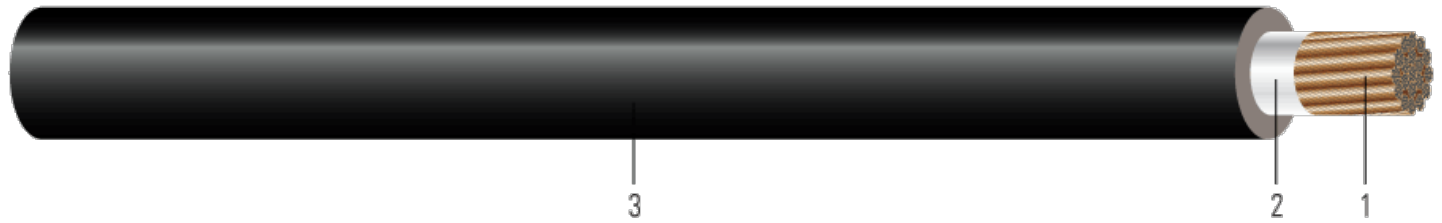

Royal® EXCELENE® NON-UL WELDING CABLE. Silicone Free

600 Volt 105°C Flexible Cord. Heat, Abrasion, Tear Resistant, Moisture and Flexible EPDM Jacket.

Image not to scale. See Table 1 for dimensions.

CONSTRUCTION:

1. **Conductor:** Annealed flexible soft drawn bare copper per ASTM B3.
2. **Separator:** Paper separator for ease of stripability
3. **Insulation:** EPDM, Black (Other colors available upon request)

APPLICATIONS AND FEATURES:

Southwire Excelene® Welding cable, extra flexible, rated for -50°C to 105°C temperatures. This cable used for secondary voltage resistance welding cable leads, National electrical code Article 630 electric welders and for temporary power industrial applications.

SPECIFICATIONS:

- RoHS Compliant Lead-Free, Silicone-Free

SAMPLE PRINT LEGEND:

SOUTHWIRE® ROYAL® EXCELENE® XXX KCMIL (XXXmm²) WELDING CABLE 600V -50C TO +105C MADE IN USA--
Sequential Footage Marking--

PACKAGING: