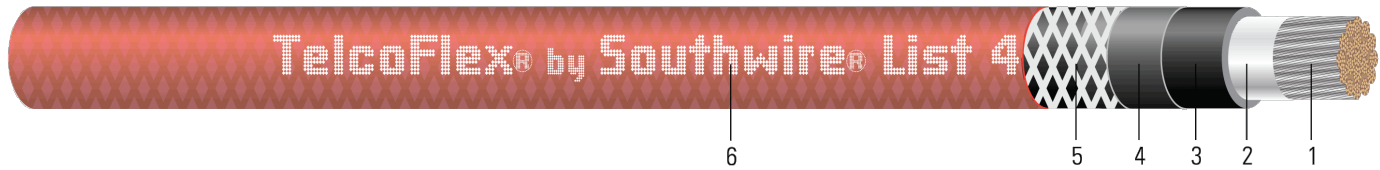

# TELCOFLEX® L4 Telecom Power Wire and Cable

Limited smoke, Non-halogenated Insulation, 105°C Dry, 60°C Wet

Image not to scale. See Table 1 for dimensions.

## CONSTRUCTION:

- Conductor:** Class I modified bunched (8 and 6 AWG) or rope bunched (4 AWG and larger) tinned copper, conforming to ASTM B-33
- Separator Tape:** Opaque Mylar tape
- Insulation:** Limited smoke, non-halogenated, 105°C Dry, 60°C Wet TelcoHyde® 5221. Conforms to UL 44, UL 758, CSA C22.2 No. 210-11, and Telcordia Specification GR-347-CORE. Insulation has a Limiting Oxygen Index of 35%
- Separator Tape:** 1 mil clear mylar tape on 6 AWG and larger
- Cotton Braid:** Overall natural cotton braid conforming to UL 44
- Saturant and Colored Finisher:** Moisture resistant, fire retardant saturant and a colored finisher

## APPLICATIONS AND FEATURES:

This specification covers the construction requirements for a limited smoke, non-halogenated power cable insulated with TelcoHyde® 5221 with an overall flame retardant saturated braid. UL listed Type RHH, FT4-ST1 in accordance with the National Electrical Code. Product is for use in Central Office, CATV Head End, Data Center and Cell Tower applications. Cable is suitable for UL "CT USE" (Cable Tray rated) in sizes 1/0 AWG and larger.

## SPECIFICATIONS:

- ASTM B33 Standard Specification for Tin-Coated Soft or Annealed Copper Wire
- ASTM B172 Standard Specification for Rope-Lay-Stranded Copper Conductors Having Bunch-Stranded Copper Conductors
- UL 44 Type RHH, FT4-ST1, VW-1, 600 Volts DC or AC
- UL 2731 Telecommunications Central Office Power Cable
- CSA AWM IB 105°C 600V. FT4-ST1
- IEC including 60674 and 60332
- RoHS Compliant Lead-Free, Silicone-Free
- ATIS 0600017.2020 List 4
- Telcordia GR-347-CORE