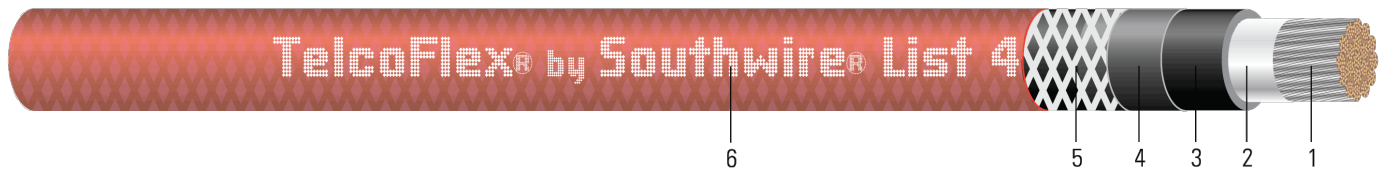

TELCOFLEX® L4 Telecom Power Wire and Cable

Limited smoke, Non-halogenated Insulation, 105°C Dry, 60°C Wet

Image not to scale. See Table 1 for dimensions.

CONSTRUCTION:

- Conductor:** Class I modified bunched (8 and 6 AWG) or rope bunched (4 AWG and larger) tinned copper, conforming to ASTM B-33
- Separator Tape:** Opaque Mylar tape
- Insulation:** Limited smoke, non-halogenated, 105°C Dry, 60°C Wet TelcoHyde® 5221. Conforms to UL 44, UL 758, CSA C22.2 No. 210-11, and Telcordia Specification GR-347-CORE. Insulation has a Limiting Oxygen Index of 35%
- Separator Tape:** 1 mil clear mylar tape on 6 AWG and larger
- Cotton Braid:** Overall natural cotton braid conforming to UL 44
- Saturant and Colored Finisher:** Moisture resistant, fire retardant saturant and a colored finisher

APPLICATIONS AND FEATURES:

This specification covers the construction requirements for a limited smoke, non-halogenated power cable insulated with TelcoHyde® 5221 with an overall flame retardant saturated braid. UL listed Type RHH, FT4-ST1 in accordance with the National Electrical Code. Product is for use in Central Office, CATV Head End, Data Center and Cell Tower applications. Cable is suitable for UL "CT USE" (Cable Tray rated) in sizes 1/0 AWG and larger.

SPECIFICATIONS:

- ASTM B33 Standard Specification for Tin-Coated Soft or Annealed Copper Wire
- ASTM B172 Standard Specification for Rope-Lay-Stranded Copper Conductors Having Bunch-Stranded Copper Conductors
- UL 44 Type RHH, FT4-ST1, VW-1, 600 Volts DC or AC
- UL 2731 Telecommunications Central Office Power Cable
- CSA AWM IB 105°C 600V. FT4-ST1
- IEC including 60674 and 60332
- RoHS Compliant Lead-Free, Silicone-Free
- ATIS 0600017.2020 List 4
- Telcordia GR-347-CORE