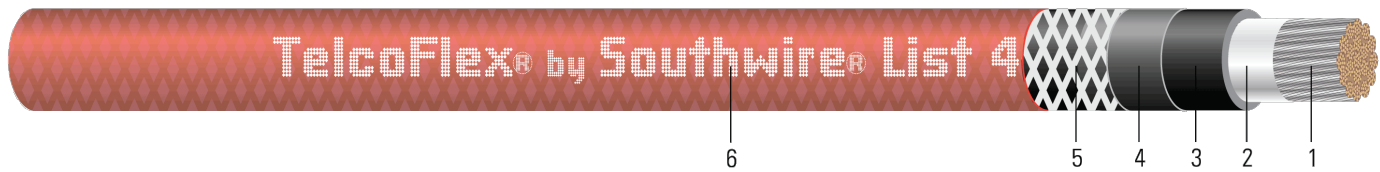

## TELCOFLEX® L4 Telecom Power Wire and Cable

Limited smoke, Non-halogenated Insulation, 105°C Dry, 60°C Wet

Image not to scale. See Table 1 for dimensions.

### CONSTRUCTION:

- Conductor:** Class I modified bunched (8 and 6 AWG) or rope bunched (4 AWG and larger) tinned copper, conforming to ASTM B-33
- Separator Tape:** Opaque Mylar tape
- Insulation:** Limited smoke, non-halogenated, 105°C Dry, 60°C Wet TelcoHyde® 5221. Conforms to UL 44, UL 758, CSA C22.2 No. 210-11, and Telcordia Specification GR-347-CORE. Insulation has a Limiting Oxygen Index of 35%
- Separator Tape:** 1 mil clear mylar tape on 6 AWG and larger
- Cotton Braid:** Overall natural cotton braid conforming to UL 44
- Saturant and Colored Finisher:** Moisture resistant, fire retardant saturant and a colored finisher

### APPLICATIONS AND FEATURES:

This specification covers the construction requirements for a limited smoke, non-halogenated power cable insulated with TelcoHyde® 5221 with an overall flame retardant saturated braid. UL listed Type RHH, FT4-ST1 in accordance with the National Electrical Code. Product is for use in Central Office, CATV Head End, Data Center and Cell Tower applications. Cable is suitable for UL "CT USE" (Cable Tray rated) in sizes 1/0 AWG and larger.

### SPECIFICATIONS:

- ASTM B33 Standard Specification for Tin-Coated Soft or Annealed Copper Wire
- ASTM B172 Standard Specification for Rope-Lay-Stranded Copper Conductors Having Bunch-Stranded Copper Conductors
- UL 44 Type RHH, FT4-ST1, VW-1, 600 Volts DC or AC
- UL 2731 Telecommunications Central Office Power Cable
- CSA AWM IB 105°C 600V. FT4-ST1
- IEC including 60674 and 60332
- RoHS Compliant Lead-Free, Silicone-Free
- ATIS 0600017.2020 List 4
- Telcordia GR-347-CORE