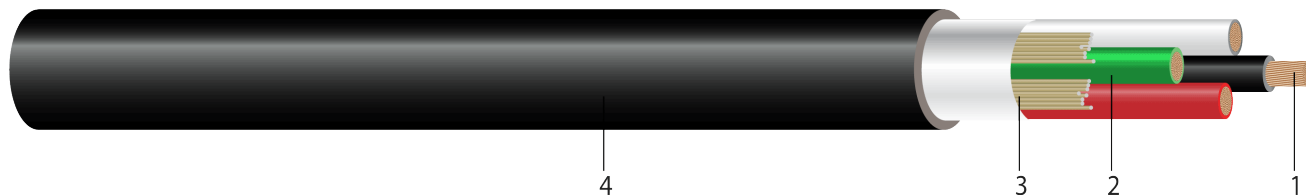

## 600V ROYAL® SOOW Power Cord Non-UL/CSA with Black Jacket 90°C. Silicone-Free. MSHA Approved

600 Volt, 90°C Flexible Cord. Heat, Moisture and Oil Resistant EPDM Rubber Insulation and Heat, Moisture and Oil Resistant Flexible CPE Jacket, Non UL / Non CSA.

Image not to scale. See Table 1 for dimensions.

### CONSTRUCTION:

1. **Conductor:** Class K stranded bare copper per ASTM B-174
2. **Insulation:** Heat, moisture and oil resistant EPDM
3. **Filler:** Waxed paper fillers
4. **Jacket:** Black CPE (Other colors available upon request)

### APPLICATIONS AND FEATURES:

Southwire Royal® Non UL/Non CSA SOOW cord is designed for use with industrial equipment, heavy tools, battery chargers, portable lights and power extensions, suitable for outdoor applications. The cable is rated -40°C to 90°C, sunlight, water, oil, and weather resistant. Southwire Type SOOW Flexible Cords are permitted for use as specified by Article 400 and related articles of the 2014 National Electrical Code.