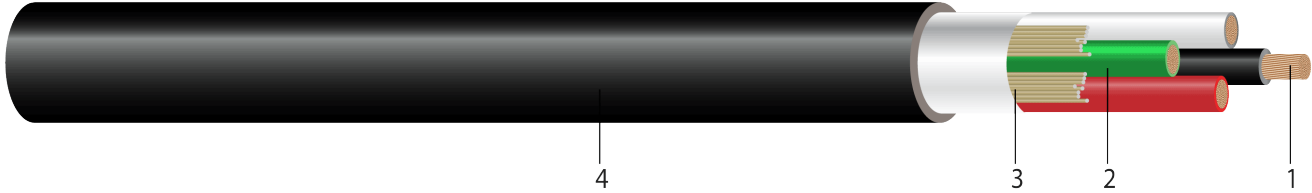

600V ROYAL® SOOW Power Cord Non-UL/CSA with Black Jacket 90°C. MSHA Approved

600 Volt, 90°C Flexible Cord. Heat, Moisture and Oil Resistant EPDM Rubber Insulation and Heat, Moisture and Oil Resistant Flexible CPE Jacket, Non UL / Non CSA.

Image not to scale. See Table 1 for dimensions.

CONSTRUCTION:

1. **Conductor:** Class K stranded bare copper per ASTM B-174
2. **Insulation:** Heat, moisture and oil resistant EPDM
3. **Filler:** Waxed paper fillers
4. **Jacket:** Black CPE (Other colors available upon request)

APPLICATIONS AND FEATURES:

Southwire Royal® Non UL/Non CSA SOOW cord is designed for use with industrial equipment, heavy tools, battery chargers, portable lights and power extensions, suitable for outdoor applications. The cable is rated -40°C to 90°C, sunlight, water, oil, and weather resistant. Southwire Type SOOW Flexible Cords are permitted for use as specified by Article 400 and related articles of the 2014 National Electrical Code.

SAMPLE PRINT LEGEND:

SOUTHWIRE® ROYAL® CORD X/C X AWG (X.XXmm²) SOOW 600V -40C TO 90C

PACKAGING:

Standard lengths: 250', 500' and 1,000' reels. Other lengths available upon request.

Table 1 – Weights and Measurements