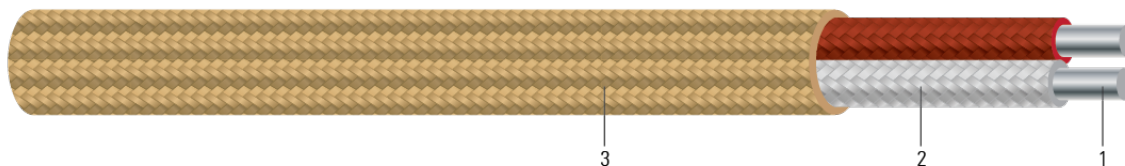

Thermocouple Wire Fiberglass Braid Insulation & Jacket

900°F 482°C Continuous, 1000°F 538°C Single Reading

Image not to scale. See Table 1 for dimensions.

CONSTRUCTION:

- Conductor:** Thermocouple wire per ANSI MC 96.1 & ASTM E230 (Solid or stranded available)
- Insulation:** Fiberglass braid with a high temperature saturant
- Overall Jacket:** Fiberglass braid with a high temperature saturant

APPLICATIONS AND FEATURES:

Widely used in industrial applications such as steel, aluminum and glass plants. Also used on injection molding and extrusion equipment and the heat treating industry. Excellent flame retardance, resistance to acids, solvents and bases. Good resistance to moisture, abrasion and good flexibility.

Stainless Steel, Inconel metal, or Tin Plated Copper overbraid is available on request. Type E, J, K, T and other Types available on request.

SPECIFICATIONS:

- ASTM E230 Temperature-Electromotive Force (emf) Tables for Standardized Thermocouples
- ANSI MC 96.1 Temperature Measurement Thermocouples