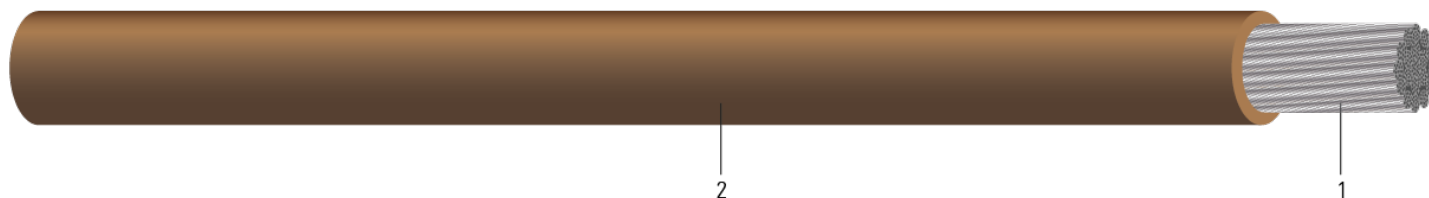

FEP 200°C 600V UL Type FEP

Flexible UL/CSA Approved Lead Wire, Temp Rating 200°C

Image not to scale. See Table 1 for dimensions.

CONSTRUCTION:

- Conductor:** Stranded tinned, annealed copper per ASTM B33
- Insulation:** Extruded FEP fluoropolymer

APPLICATIONS AND FEATURES:

For use in accordance with the National Electric Code, Article 310. 200°C dry locations - special applications. 90°C dry and damp locations.

Excellent chemical resistance, excellent resistance to fluids, and low coefficient of friction makes installation easier. Flexible. Good mechanical strength. Available in all colors.

SPECIFICATIONS:

- ASTM B33 Standard Specification for Tin-Coated Soft or Annealed Copper Wire
- UL AWM Appliance wire approvals as listed in Table 1
- CSA AWM I A/B 600 FT1 FT2
- RoHS-3 Complies with European Directive 2015/863

Table 1 – Weights and Measurements

| Stock Number | Cond. Size AWG/Kcmil | Cond. Strands strand | Insul. Thickness mil | Approx. OD inch | Approx. Weight lb/1000ft | Temp. Rating °C | Standard (UL or other) Style/Type |
|--------------|-------------------------|-------------------------|-------------------------|--------------------|-----------------------------|--------------------|--------------------------------------|
| C3066F | 6 | 84/.0179 | 30 | 0.235 | 95 | 200 | FEP |